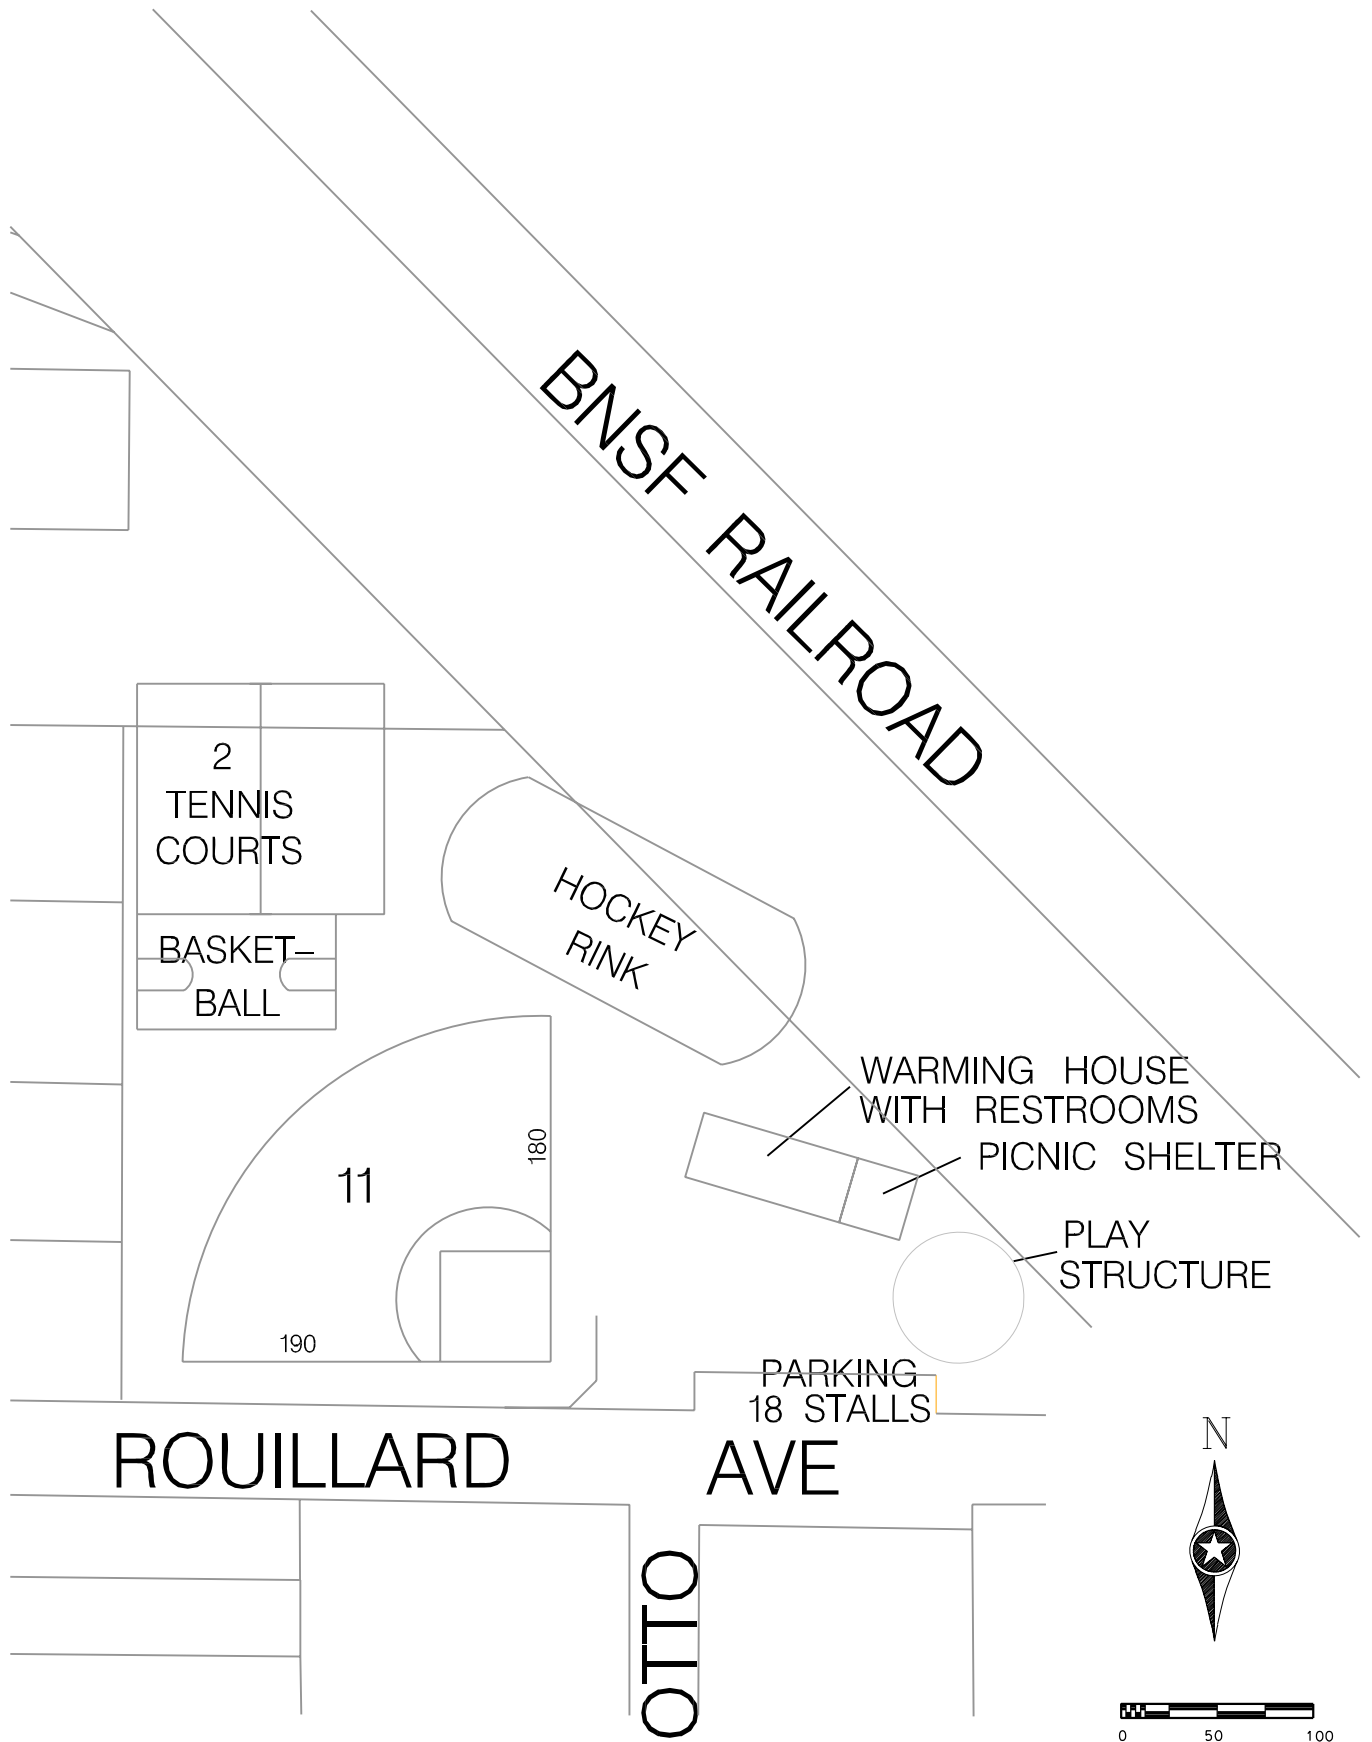

6/27/2006 2:00:59 PM SEH FILE p:\PT\Roger\060100\parks\EX6.dgn

FILE NO.  
ROGER0501.00

DATE:  
04/05/05

**TRIANGLE PARK  
ROGERS, MN**

**FIGURE  
NO. 6**