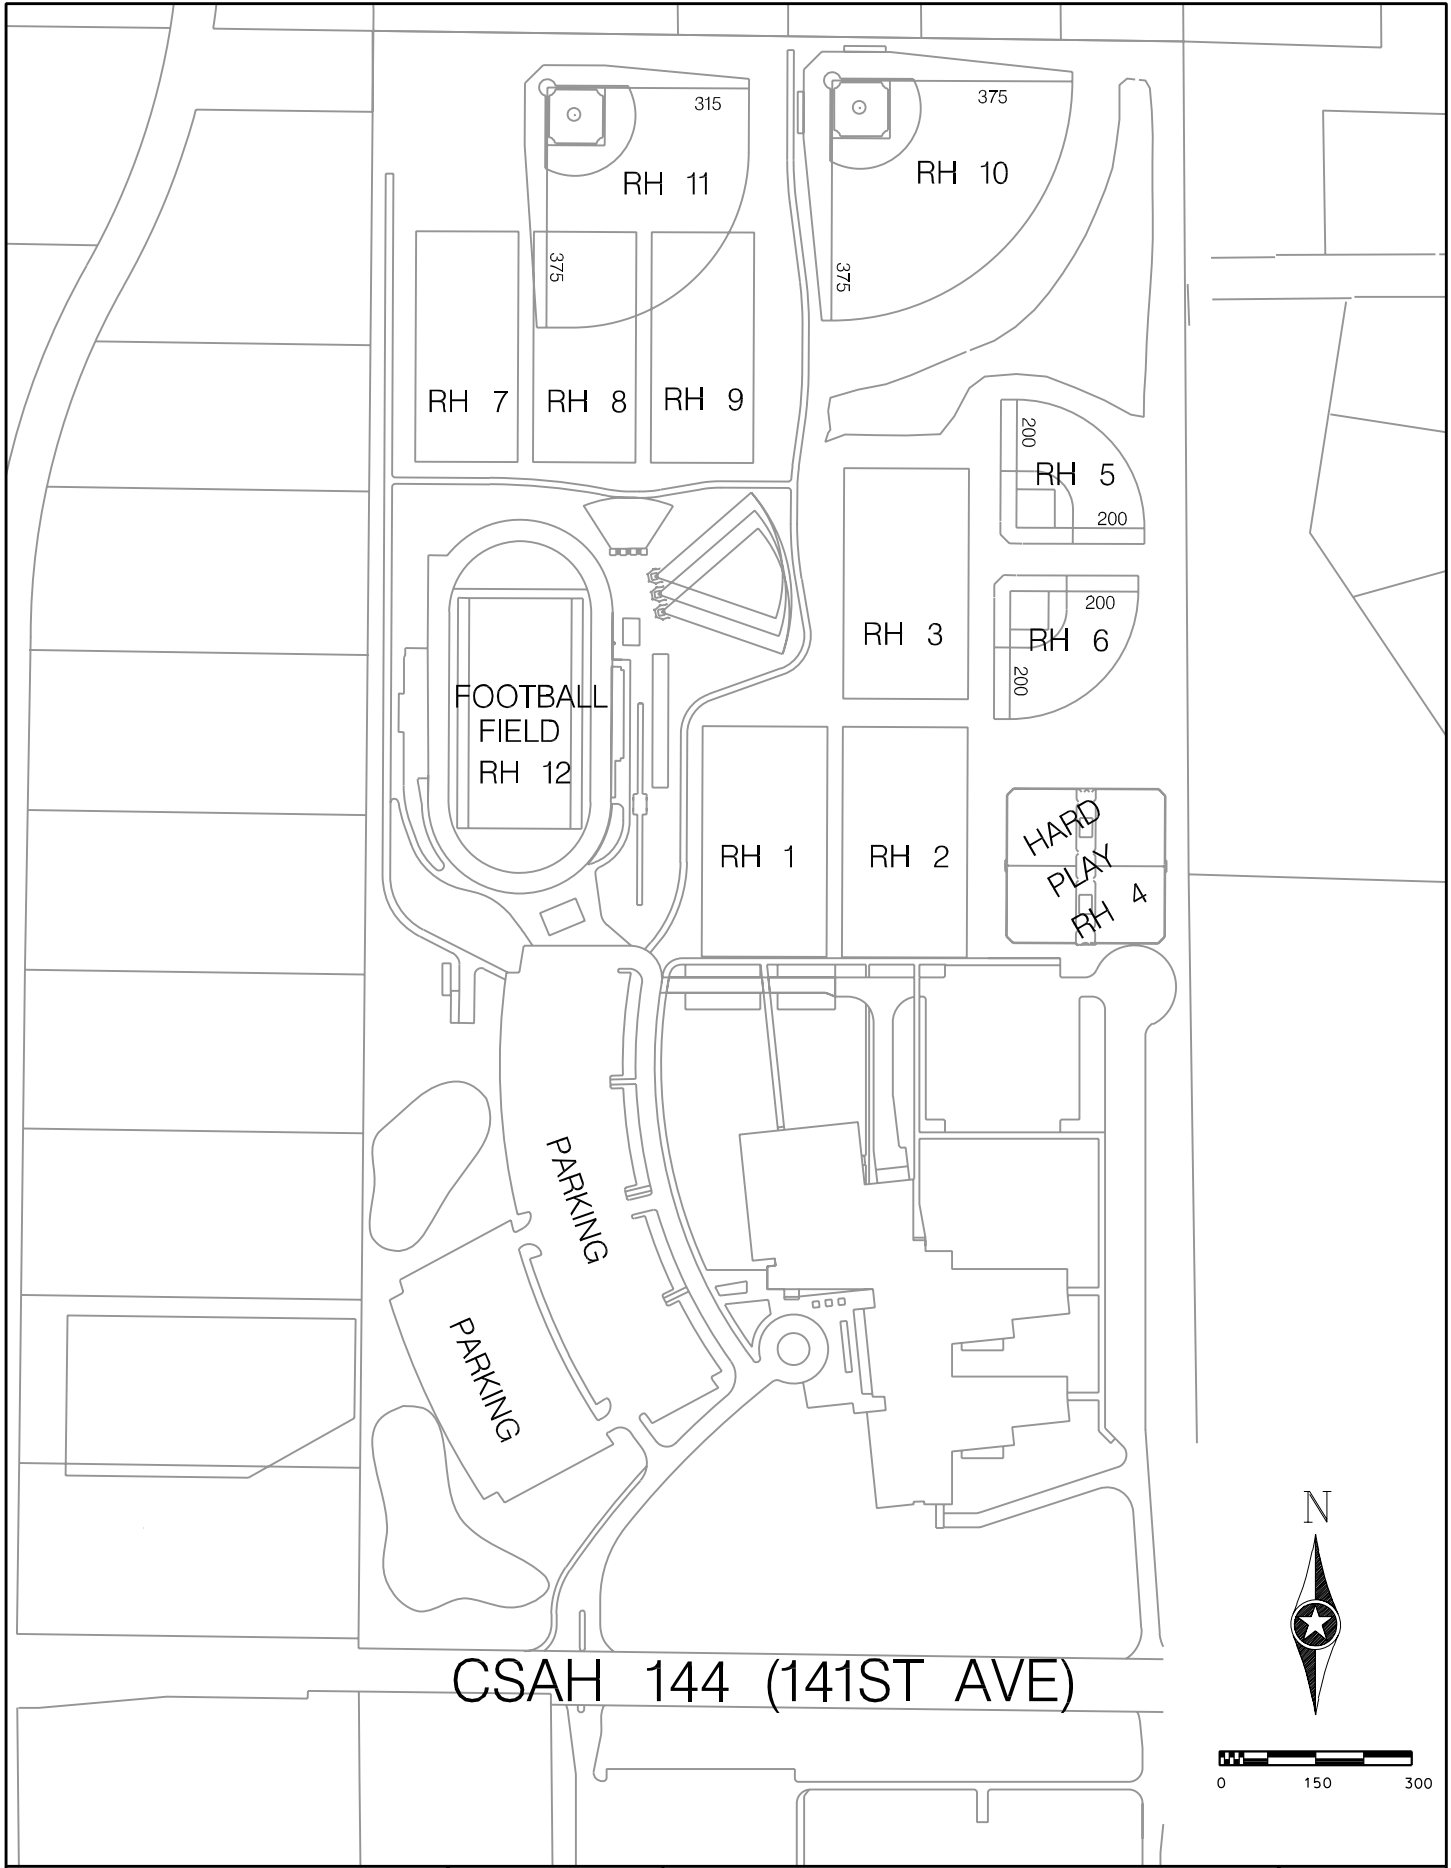

6/27/2006 2:02:01 PM SEH FILE p:\PT\R\roger\060100\parks\EX8.dgn

FILE NO.
ROGER0501.00
DATE:
04/20/05

ROGERS SENIOR HIGH SCHOOL
ROGERS, MN

FIGURE
NO. 8