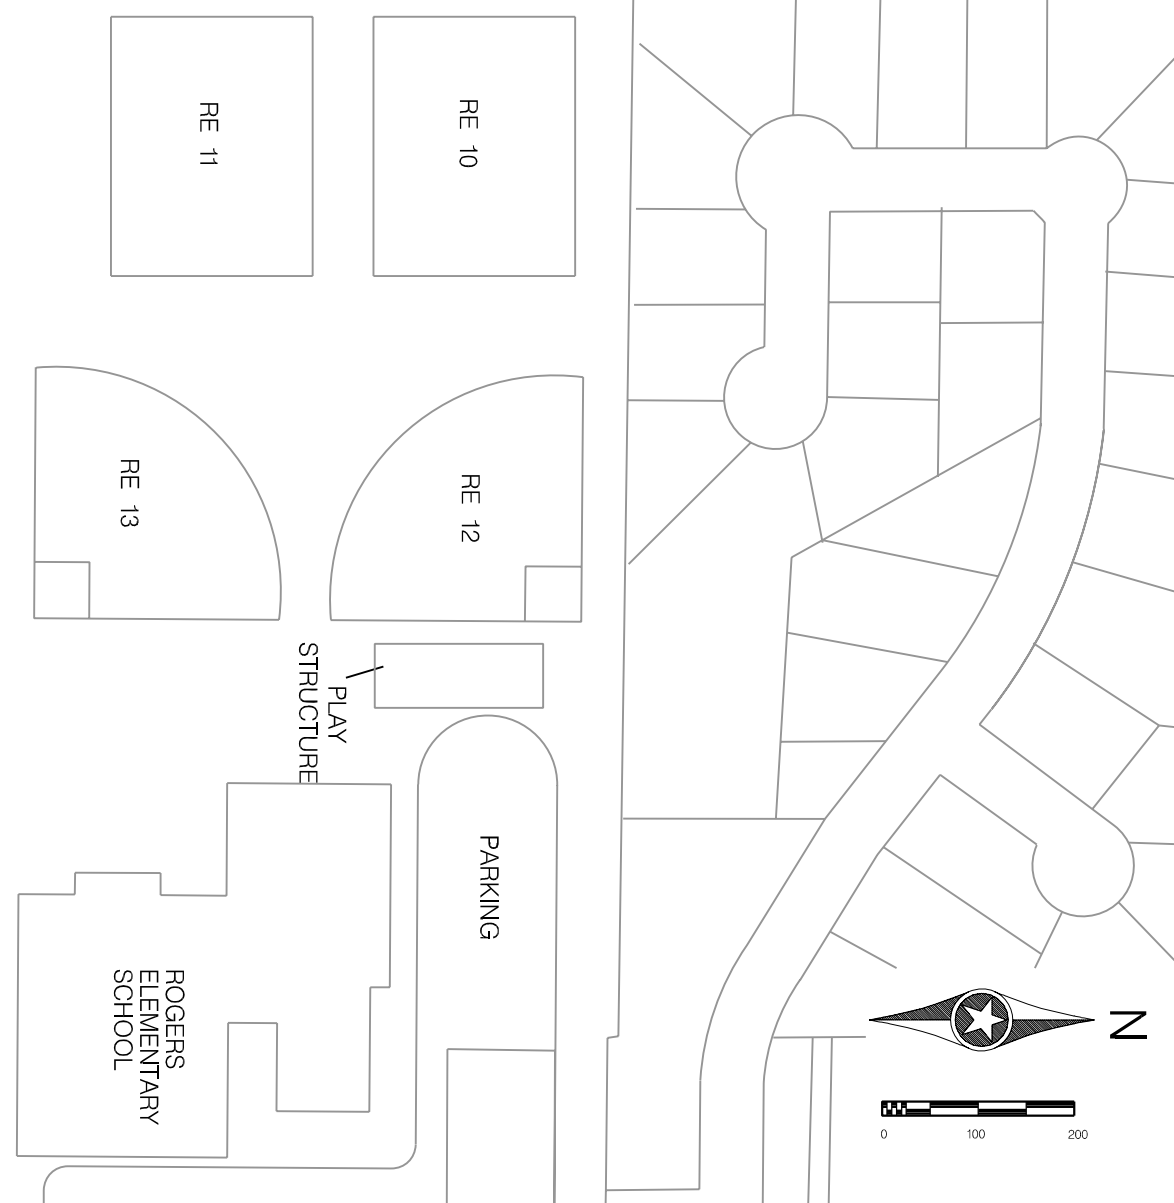

ROGERS  
ELEM  
PARK

FILE NO.  
ROGER0501.00

DATE:  
04/05/05

**ROGERS ELEMENTARY  
ROGERS, MN**

**FIGURE  
NO. 7**