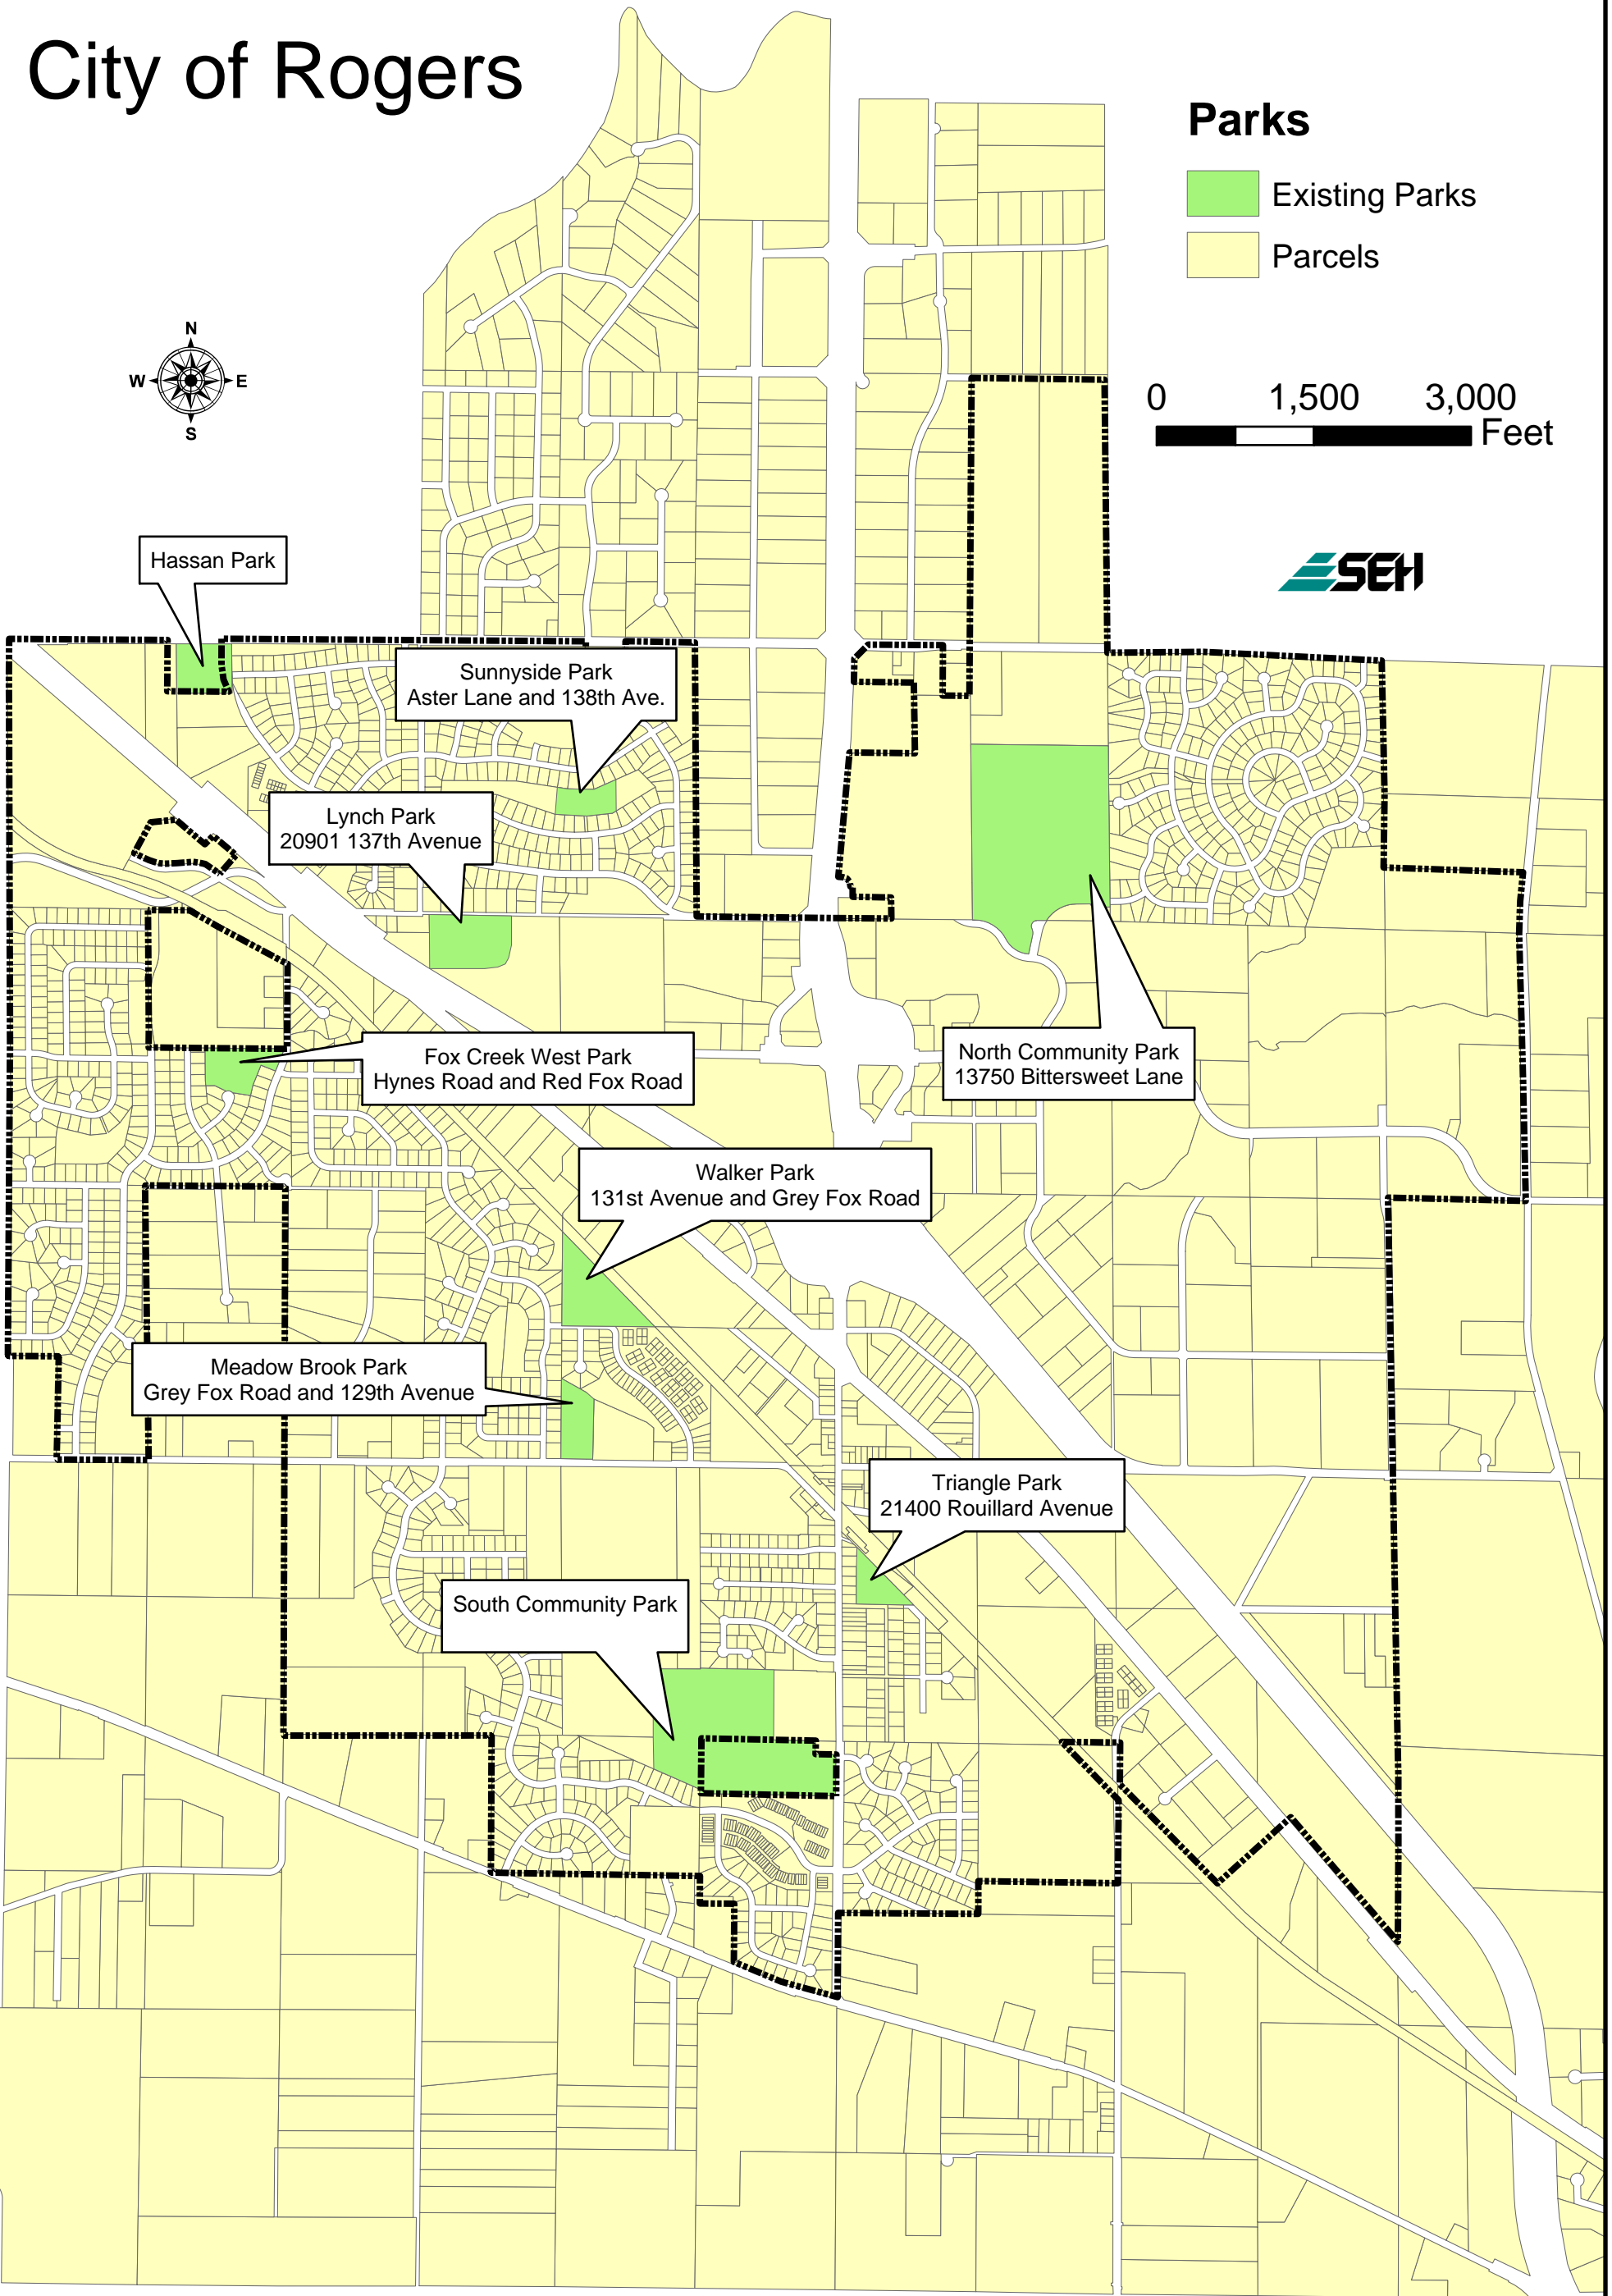

City of Rogers

Parks

- Existing Parks
- Parcels

Hassan Park

Sunnyside Park
Aster Lane and 138th Ave.

Lynch Park
20901 137th Avenue

Fox Creek West Park
Hynes Road and Red Fox Road

North Community Park
13750 Bittersweet Lane

Walker Park
131st Avenue and Grey Fox Road

Meadow Brook Park
Grey Fox Road and 129th Avenue

Triangle Park
21400 Rouillard Avenue

South Community Park